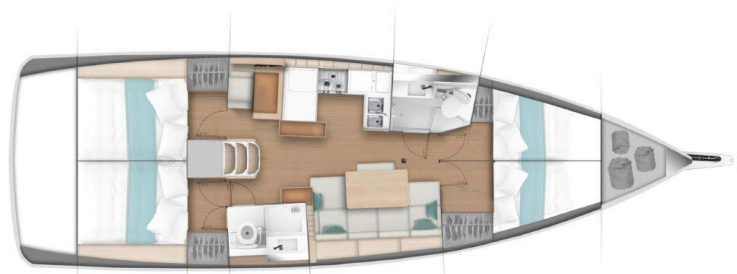

JEANNEAU
Representatives in Greece

Sail in magic....

Sail your dream!

SUN ODYSSEY 440 model 2020

SPECIFICATIONS

L.O.A.	13,39 m
BEAM	4.29 m
DRAFT	1.60 m
ENGINE	57 hp
WATER CAPACITY	530 lit
FUEL CAPACITY	200 lit

ACCOMMODATION

CABINS: 4 DOUBLE
SALOON converted to DOUBLE BERTH
WC/SHOWERS 2/3
MAX. Accommodation 10 PAX

JEANNEAU
Representatives in Greece

DECK EQUIPMENT	NAVIGATION EQUIPMENT	SAFETY EQUIPMENT	FACILITIES
Lazy Jacks	GPS Plotter (external)	Life Raft	2x EI Refrigerator
Furling Genoa	VHF	Dinghy	CD MP3, iPod & iPhone receiver
EI. Anchor	Speedometer	Life Jackets	Holding tank
Cockpit Table	Depth Sounder	Life Belts	1 x Convertible cock pit package
Outboard,	Wind Speed	Horseshoe Buoy	
Bimini Top	Autopilot		
Spray Hood	Bow Thruster		
220 SHORE POWER			
Solar Panels			