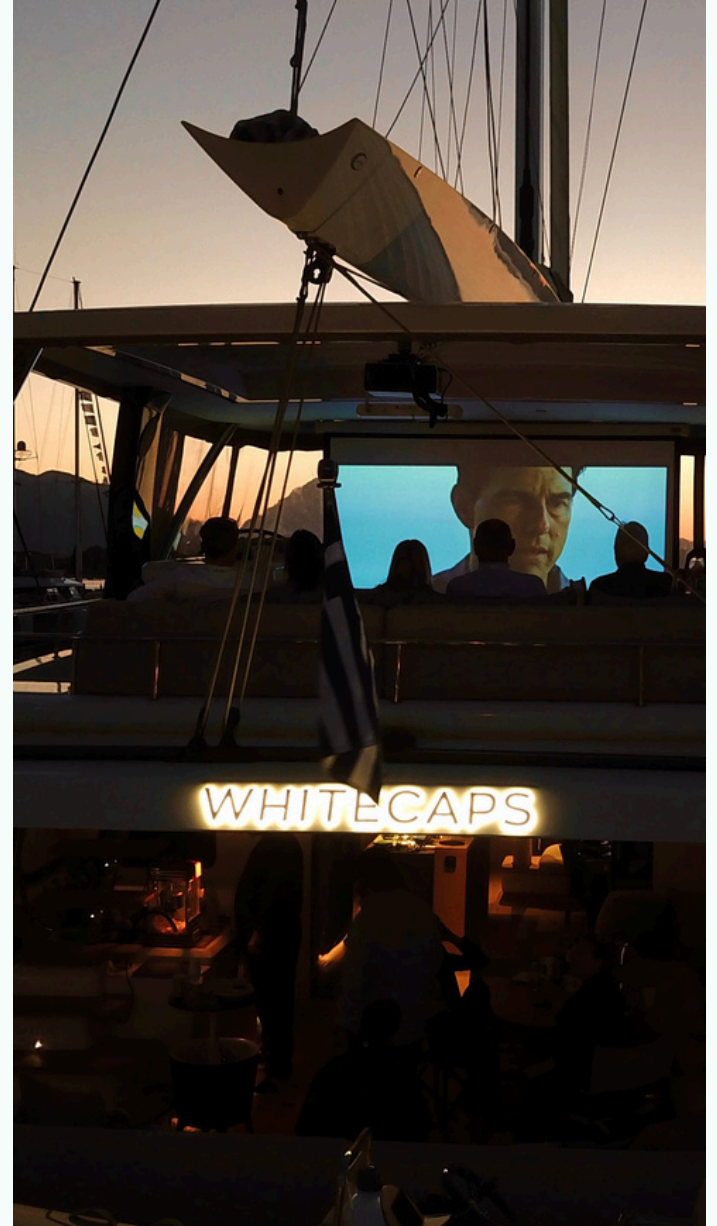

S/CAT
WHITE CAPS
LAGOON 65

ABOUT WHITE CAPS

WHITECAPS is a remarkable Lagoon 65 catamaran, custom-designed to deliver unparalleled comfort, safety, and modern convenience. The vessel accommodates guests in five signature cabins, each uniquely decorated and color-coordinated—Orange, Blue, Black, Brown, and Green—with matching beach towels for a thoughtful, personalized touch. Innovative features include a wide, accessible passarella suitable for all guests, even those with baby carts, and a flybridge equipped with an electric roof that opens to reveal a 130-inch cinema screen with surround sound, streaming services, and HDMI connectivity for laptops. Every cabin is fitted with a backlit make-up mirror, combining practicality with elegance, while a 5G Wi-Fi router with telephone functionality ensures seamless connectivity, including emergency international calls. With careful attention to detail and a commitment to enhanced comfort and sustainability, **WHITECAPS** offers an extraordinary experience for those seeking both luxury and thoughtful design at sea.

Crew: 4

Home Port: Nea Peramos,
Athens

KEY FEATURES

- Vast flybridge featuring a dining area as well as an opening hard top
- Forward sliding door that connects the cockpit with the forward salon area with sunbeds
- Cinema onboard (projector)
- All-year round crew of four