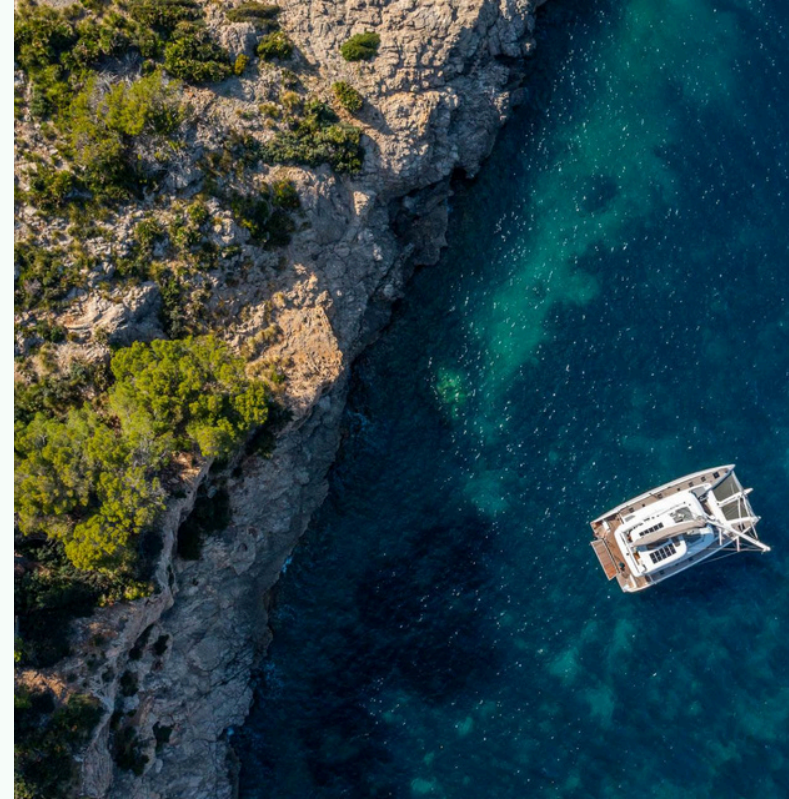

**S/CAT WISH
LAGOON 60**

Photos on display are shipyard source material

ABOUT WISH

This brand-new Lagoon 60 offers unparalleled luxury and comfort. Featuring 5 spacious double cabins, the yacht accommodates up to 10 guests, while a crew of 3 ensures a seamless and personalized onboard experience. Her open walk-through layout allows effortless movement from the aft cockpit through the salon to the bow. The aft deck expands with fold-out side wings, creating a large, versatile platform for lounging or water activities. On the sundeck, both a comfortable al-fresco dining area and a sun lounge area provide the perfect place to relax while enjoying panoramic views. Whether entertaining on deck, cruising in comfort, or enjoying the luxury of spacious interiors, this Lagoon 60 delivers the ultimate catamaran experience.

Cabins: 5 double cabins,
en-suite & A/C

Guests: 10

Crew: 3

Home Port: Alimos Marina,
Athens

SPECIFICATIONS

KEY FEATURES

- Brand new, built in 2025!
- Full walk-through access from the aft cockpit through the salon to the bow.
- Extended platform with folding side decks
- Spacious interior & exterior decks
- Comfortable accommodation for up to 10 guests