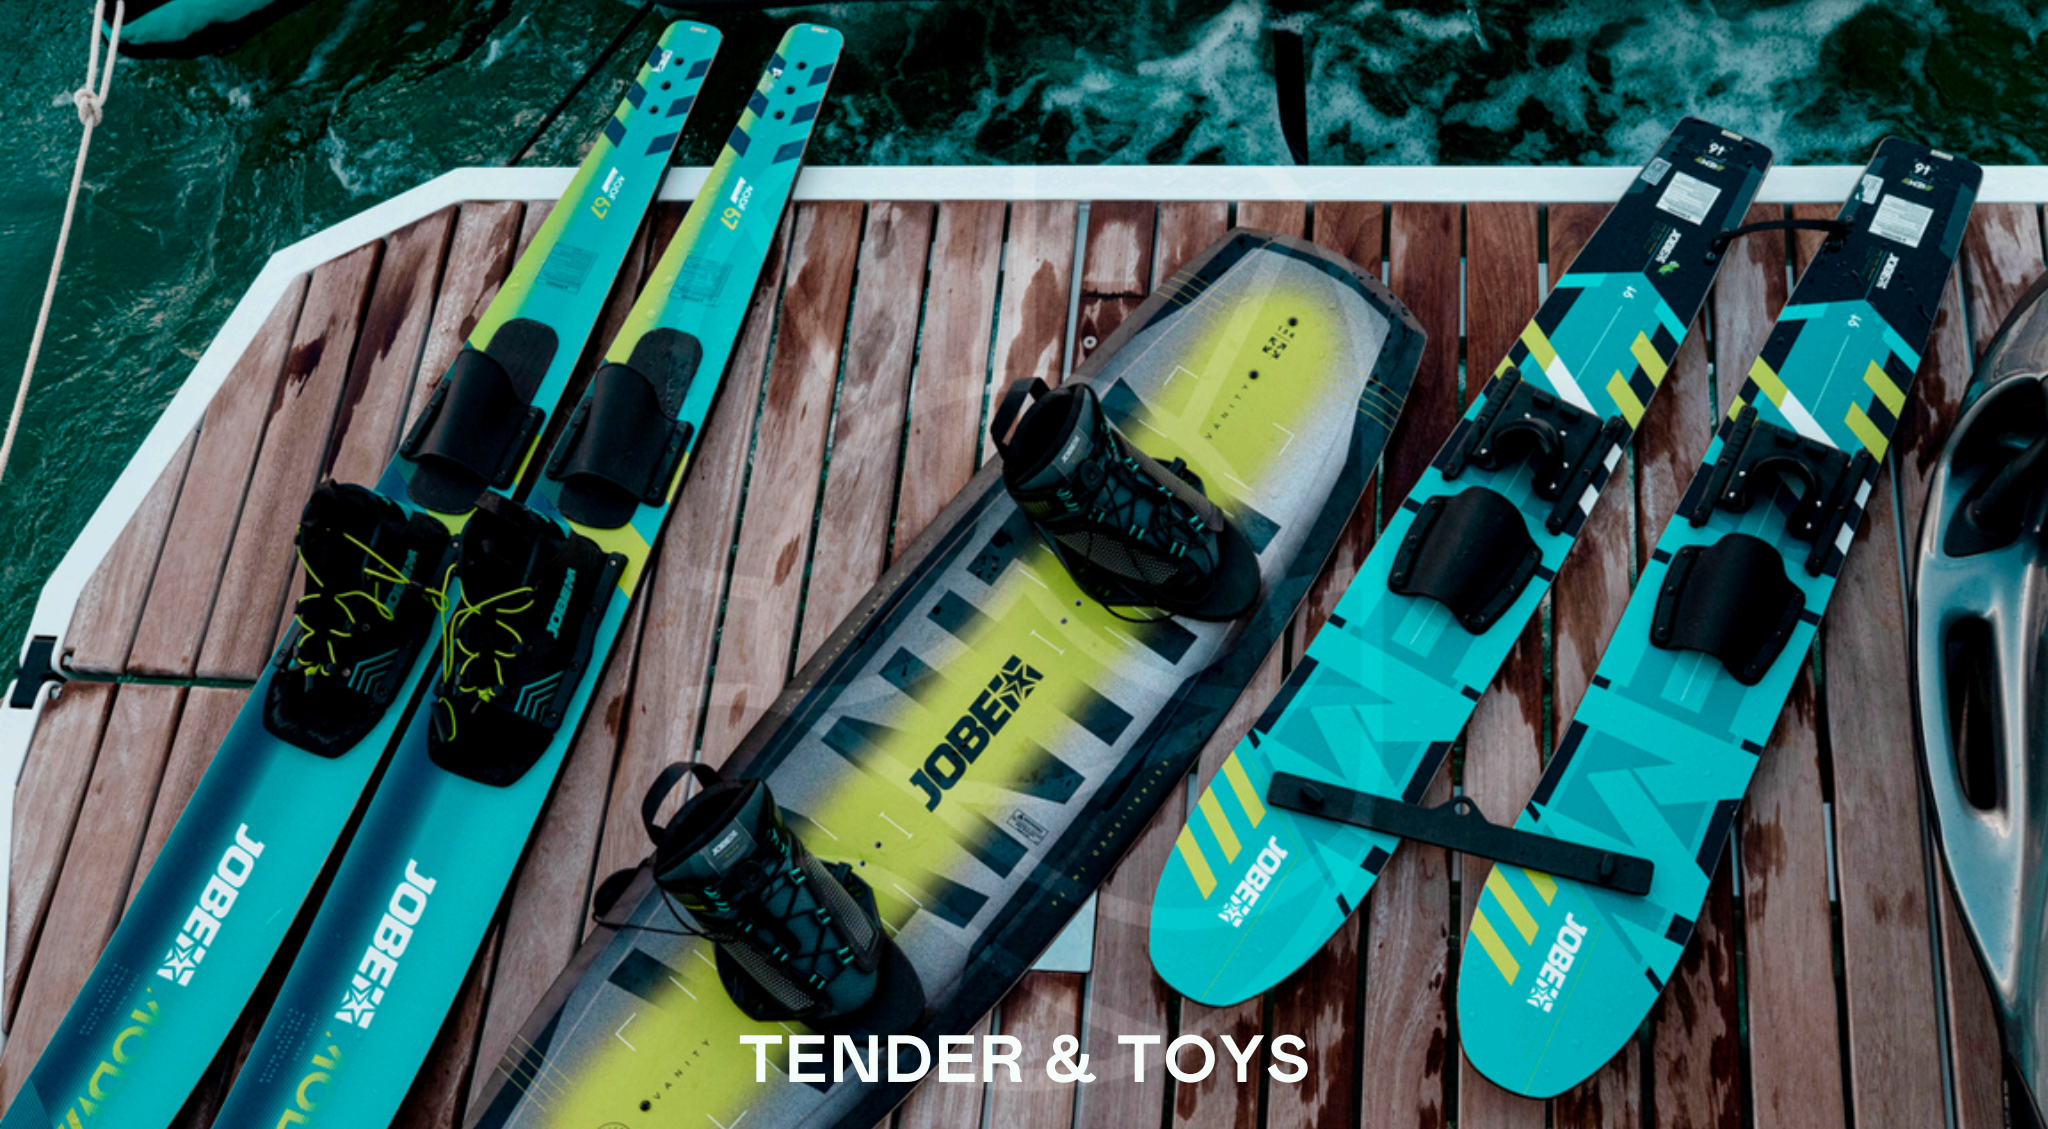

**S/CAT WISH
LAGOON 60**

Photos on display are shipyard source material

ABOUT WISH

This brand-new Lagoon 60 offers unparalleled luxury and comfort. Featuring 5 spacious double cabins, the yacht accommodates up to 10 guests, while a crew of 3 ensures a seamless and personalized onboard experience. Her open walk-through layout allows effortless movement from the aft cockpit through the salon to the bow. The aft deck expands with fold-out side wings, creating a large, versatile platform for lounging or water activities. On the sundeck, both a comfortable al-fresco dining area and a sun lounge area provide the perfect place to relax while enjoying panoramic views. Whether entertaining on deck, cruising in comfort, or enjoying the luxury of spacious interiors, this Lagoon 60 delivers the ultimate catamaran experience.

TENDER & TOYS

Highfield 420 + Honda 60hp
2 x Seabob
2 x Sea Scooter
2 x SUP
E-foil

2 x Kayak (two-seater inflatable)
Waterski (adults/kids)
Wakeboard (adults)
Tubes (two-seater inflatable sofa)
Snorkeling & Fishing equipment