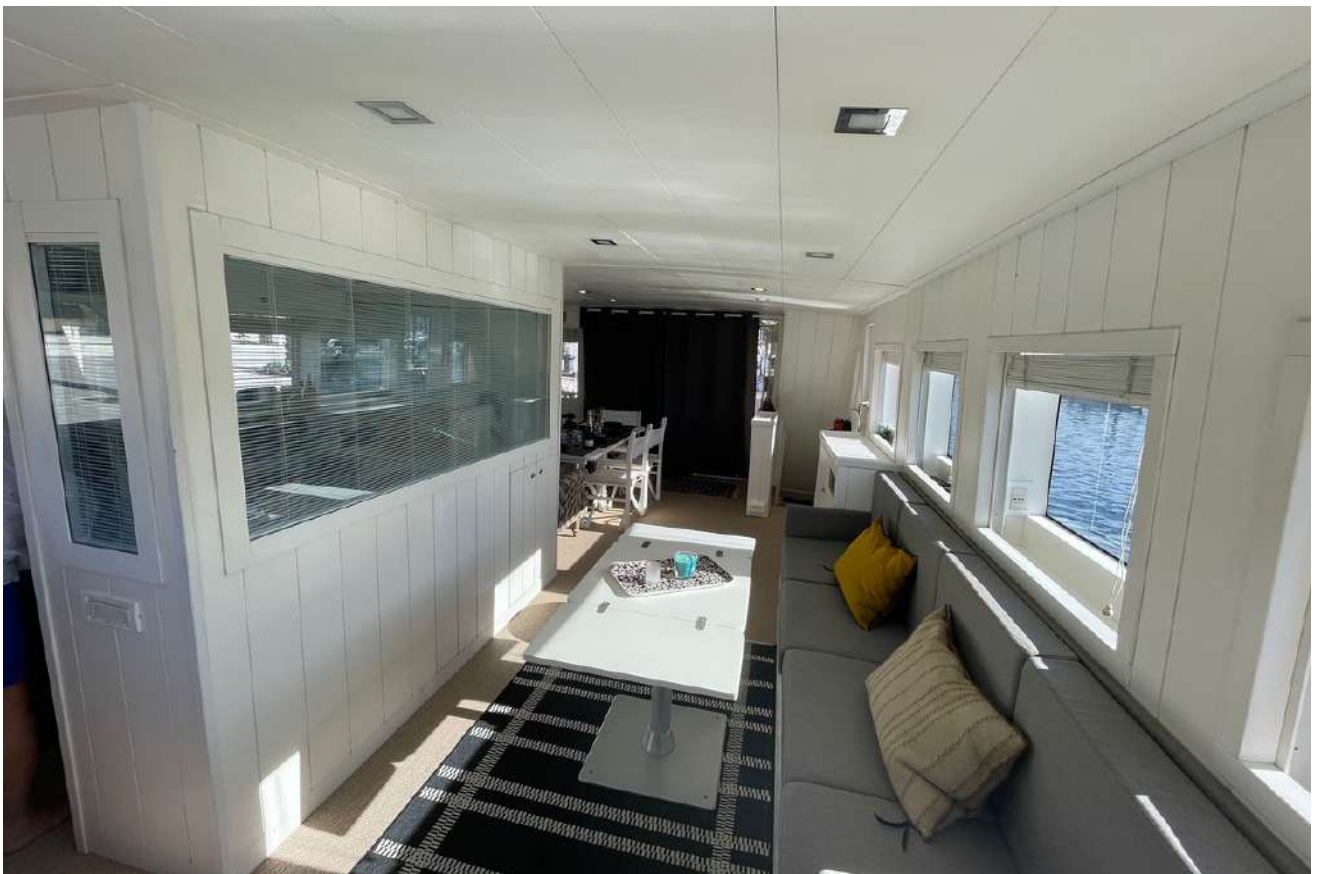

# ABOUT Flamenga

A majestic 22.2 m. motor yacht featuring 3 VIP cabins, able to accommodate up to 6 guests.

FLAMENGA embodies a harmonious fusion of opulence, coziness, and elegance. The spaciousness she provides for socializing and unwinding is bound to captivate you from the moment you experience it. She possesses an exquisite allure that is guaranteed to attract attention wherever she travels!

# Interior